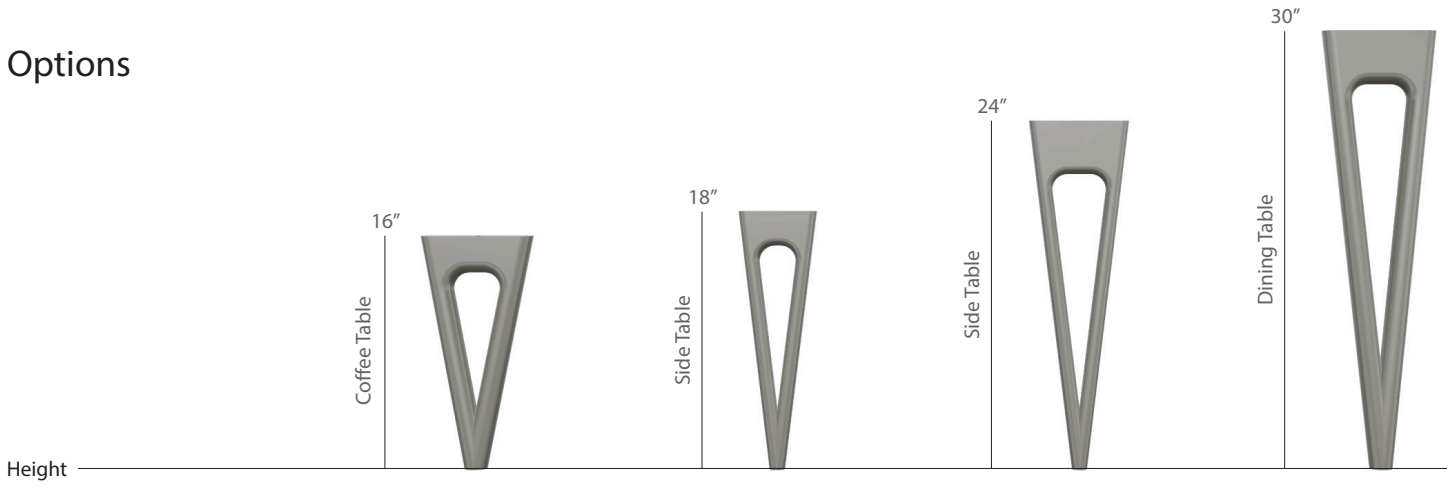

Shown in white oak 24 D x 18 H

## Hairpin Side Table

*Available in made to measure shapes and sizes*

STANDARD SIZES: (Inches)

Round 18D x 18H  
Round 18D x 24H  
Round 24D x 18H  
Round 24D x 24H

AVAILABLE MATERIALS:

Wood

-  ash
-  maple
-  walnut
-  white oak
-  ebonized ash
-  white washed ash

## Standard Sizes

**Coffee Table**  
 Round 36D x 16H  
 Round 48D x 16H  
 Square 36L x 36W x 16H  
 Square 48L x 48W x 16H

**Side Table**  
 Round 18D x 18H  
 Round 18D x 24H  
 Round 24D x 18H  
 Round 24D x 24H

**Dining Table**  
 Round 36D x 30H  
 Round 60D x 30H  
 Square 52L x 52W x 30H