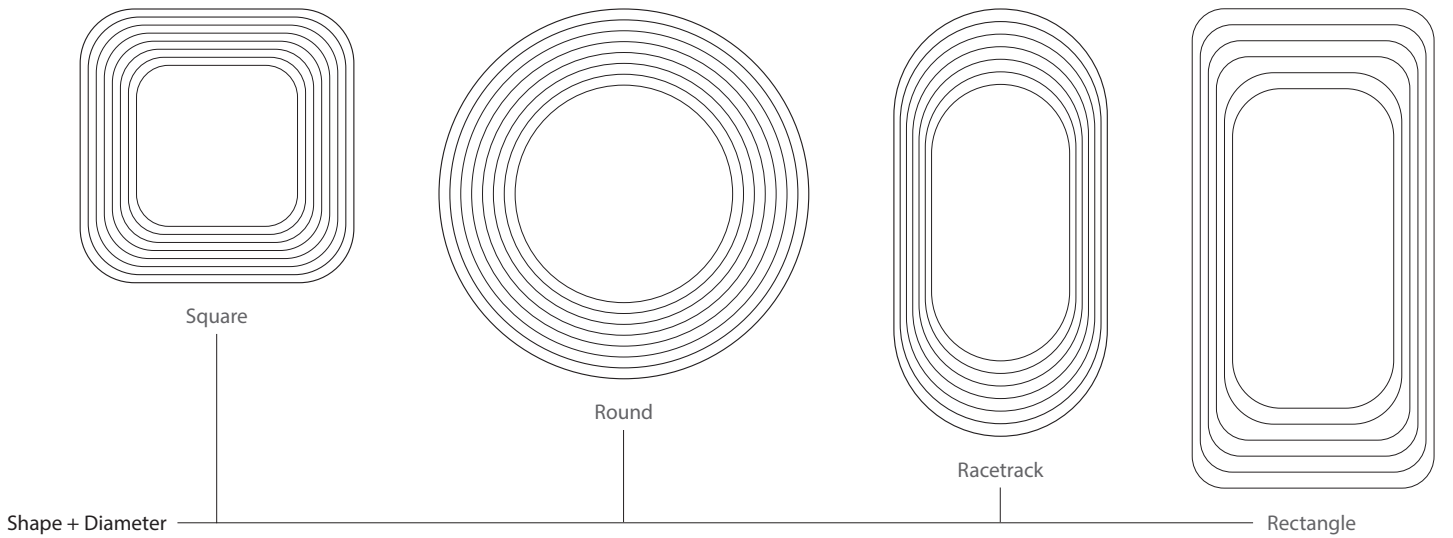

Shown in white oak 24 D x 18 H

## Hairpin Side Table

*Available in made to measure shapes and sizes*

STANDARD SIZES: (Inches)

Round 18D x 18H  
Round 18D x 24H  
Round 24D x 18H  
Round 24D x 24H

AVAILABLE MATERIALS:

Wood

-  ash
-  maple
-  walnut
-  white oak
-  ebonized ash
-  white washed ash

## Standard Sizes

**Coffee Table**  
 Round 36D x 16H  
 Round 48D x 16H  
 Square 36L x 36W x 16H  
 Square 48L x 48W x 16H

**Side Table**  
 Round 18D x 18H  
 Round 18D x 24H  
 Round 24D x 18H  
 Round 24D x 24H

**Dining Table**  
 Round 36D x 30H  
 Round 60D x 30H  
 Square 52L x 52W x 30H