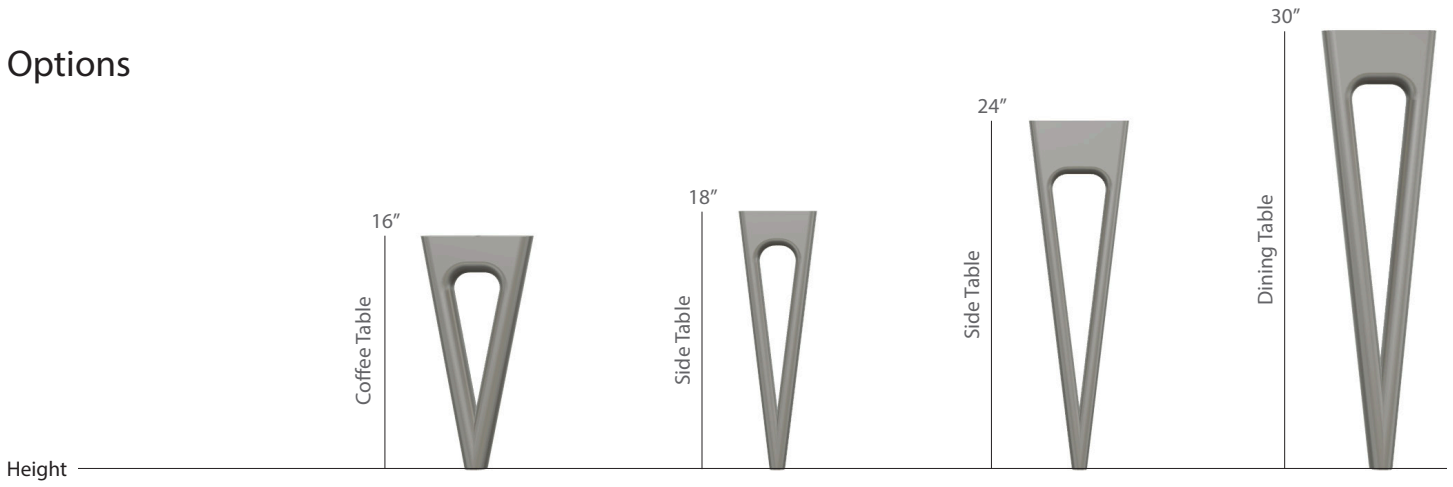

Shown in walnut 18D x 18H and 24D x 24H

Hairpin Side Table

Available in made to measure shapes and sizes

STANDARD SIZES: (Inches)

Round 18D x 18H
Round 18D x 24H
Round 24D x 18H
Round 24D x 24H

AVAILABLE MATERIALS:

Wood

-  ash
-  maple
-  walnut
-  white oak
-  ebonized ash
-  white washed ash

Options

Standard Sizes

Coffee Table

Round 36D x 16H
 Round 48D x 16H
 Square 36L x 36W x 16H
 Square 48L x 48W x 16H

Side Table

Round 18D x 18H
 Round 18D x 24H
 Round 24D x 18H
 Round 24D x 24H

Dining Table

Round 36D x 30H
 Round 60D x 30H
 Square 52L x 52W x 30H

Wood

Standard

Special Edition