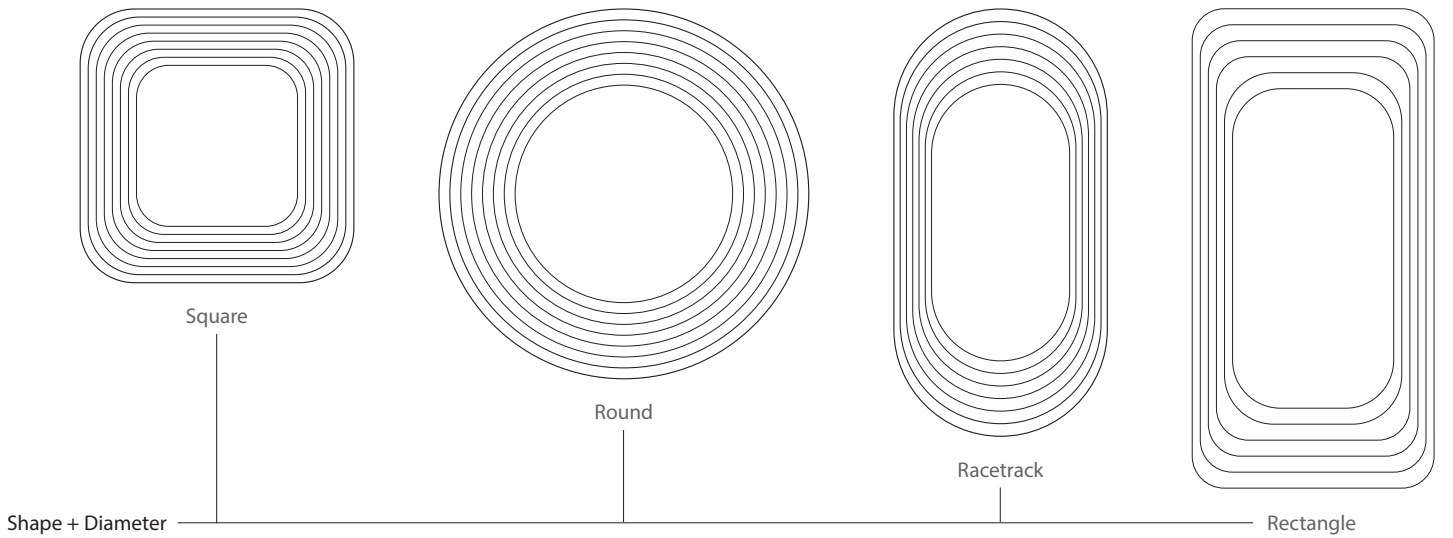

Shown in walnut 18D x 18H and 24D x 24H

Hairpin Side Table

Available in made to measure shapes and sizes

STANDARD SIZES: (Inches)

Round 18D x 18H
Round 18D x 24H
Round 24D x 18H
Round 24D x 24H

AVAILABLE MATERIALS:

Wood

-  ash
-  maple
-  walnut
-  white oak
-  ebonized ash
-  white washed ash

Options

Standard Sizes

Coffee Table

Round 36D x 16H
 Round 48D x 16H
 Square 36L x 36W x 16H
 Square 48L x 48W x 16H

Side Table

Round 18D x 18H
 Round 18D x 24H
 Round 24D x 18H
 Round 24D x 24H

Dining Table

Round 36D x 30H
 Round 60D x 30H
 Square 52L x 52W x 30H

Wood

Standard

Special Edition