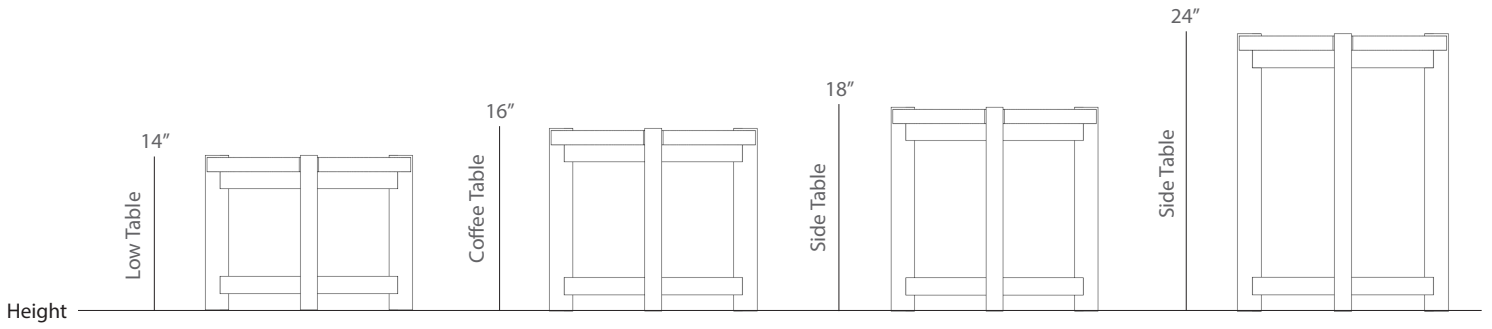

Round Options

Custom sizes available upon request