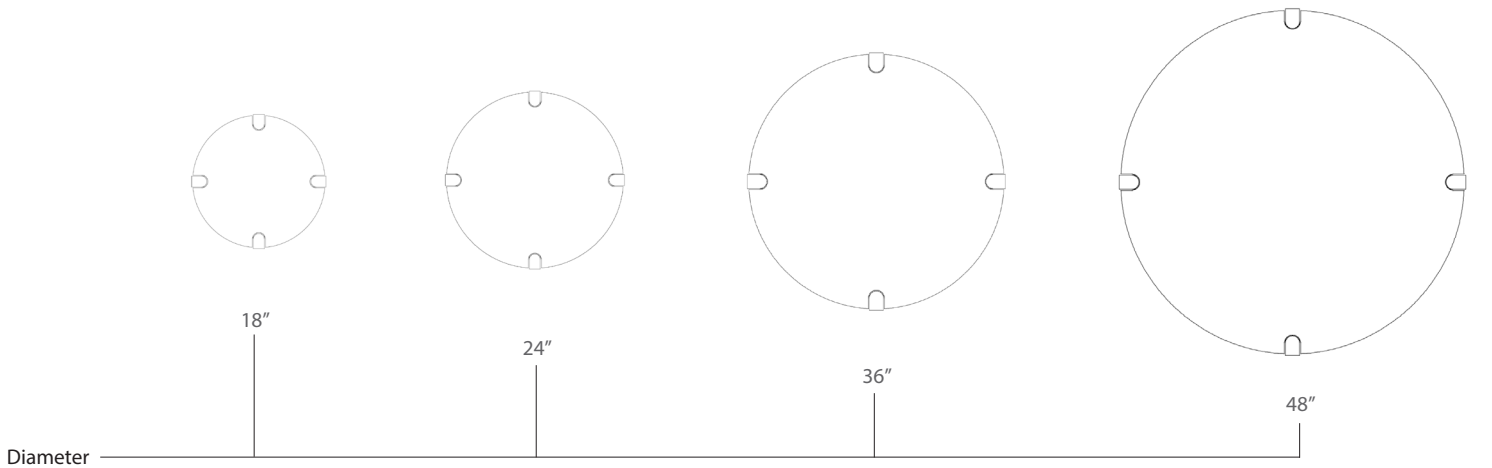

Round Options

Custom sizes available upon request

Wood

Standard

Special Edition

Stone

Marble

Stone tops in 2cm or 3cm thickness
2cm for diameters larger than 24"

Polished or honed surface finish

Standard Sizes

Coffee Table

36D x 14H
48D x 14H
36D x 16H
48D x 16H

Side Table

18D x 18H
18D x 24H
24D x 18H
24D x 24H